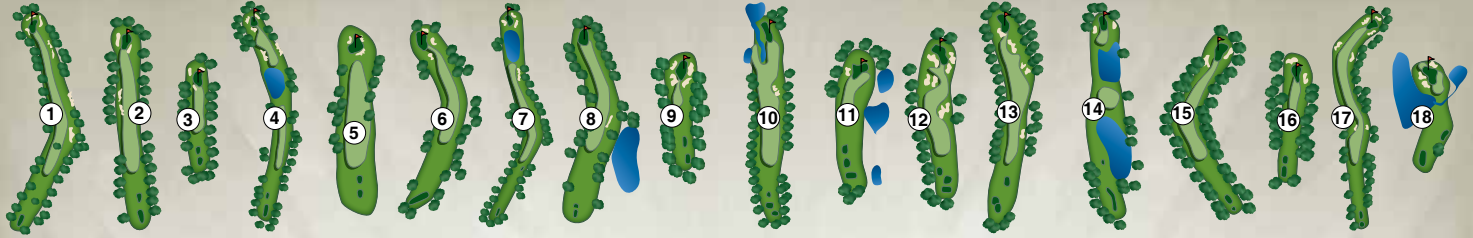

HOLE	1	2	3	4	5	6	7	8	9	OUT	I N T E R N A T I O N A L S	10	11	12	13	14	15	16	17	18	IN	TOT	HCP	NET	
Blue	72.0/140	525	379	183	548	398	382	582	419	180		3596	431	212	323	411	397	390	190	562	207	3123	6719		
White	70.5/132	510	365	170	527	388	370	567	375	169		3441	406	194	241	387	369	375	183	549	158	2862	6303		
Gold	M: 66.8/124 L: 72.3/125	424	295	147	517	310	365	496	346	154		3054	365	171	227	333	300	346	163	386	140	2431	5485		
Red	65.4/122	346	288	143	427	305	288	428	273	148		2646	320	143	210	211	114	273	152	378	110	1911	4557		
Par	5	4	3	5	4	4	5	4	3	37		4	3	4	4	4/3	4	3	5	3	34/33	71/70			
Men's Handicap	9	7	15	3	17	13	1	5	11			4	14	12	2	6	8	16	10	18					
Ladies' Handicap	7	5	13	3	17	11	1	9	15			2	14	8	4	16	10	12	6	18					

Marker:

Attest:

Date: